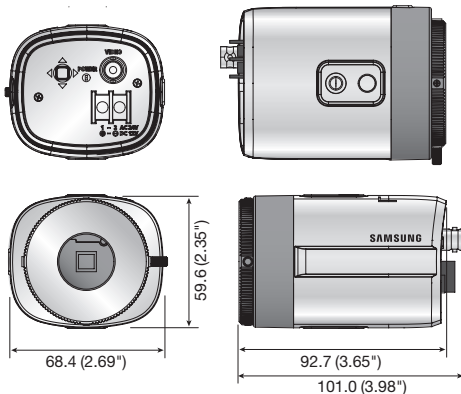

Dimensions

Unit : mm (inch)